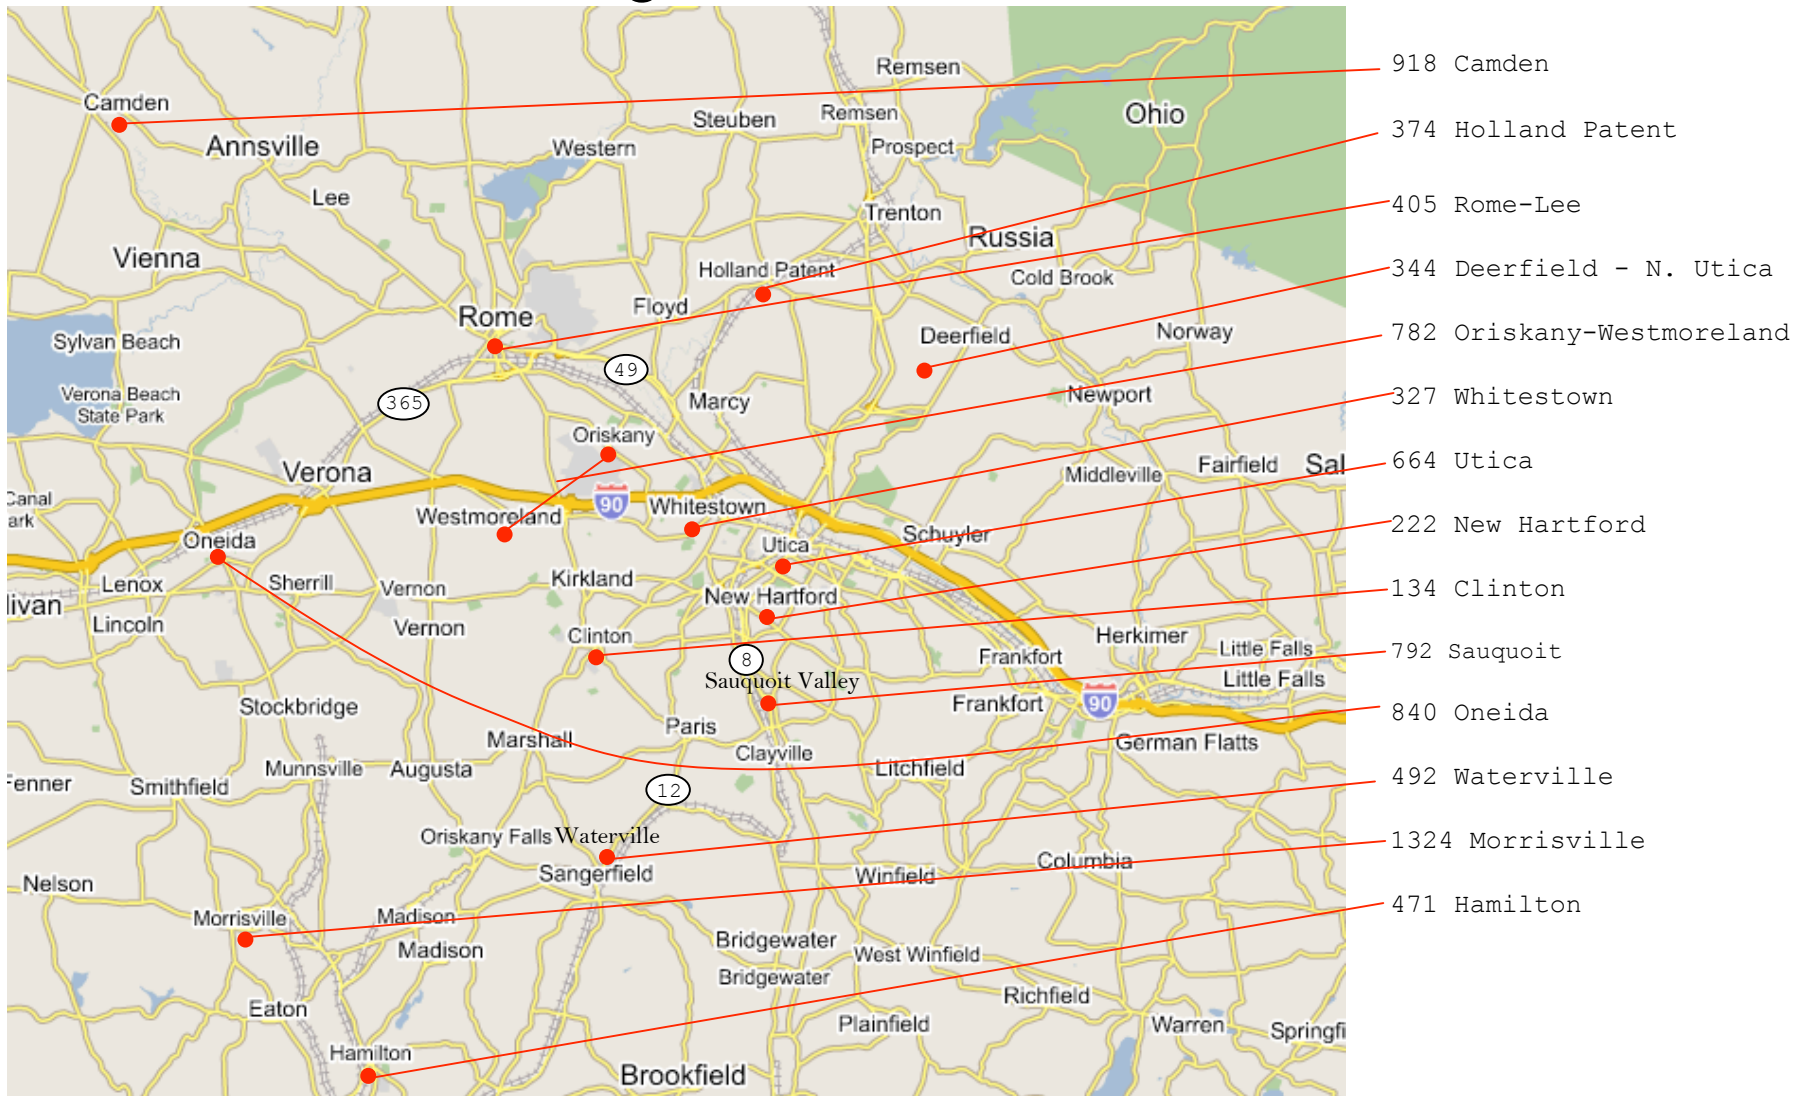

Area 3E Regions – Central NY

The 14 Regions in Area 3E are in the Central Leatherstocking Region of NY on the Western side of the Mohawk Valley.

21 February 2006